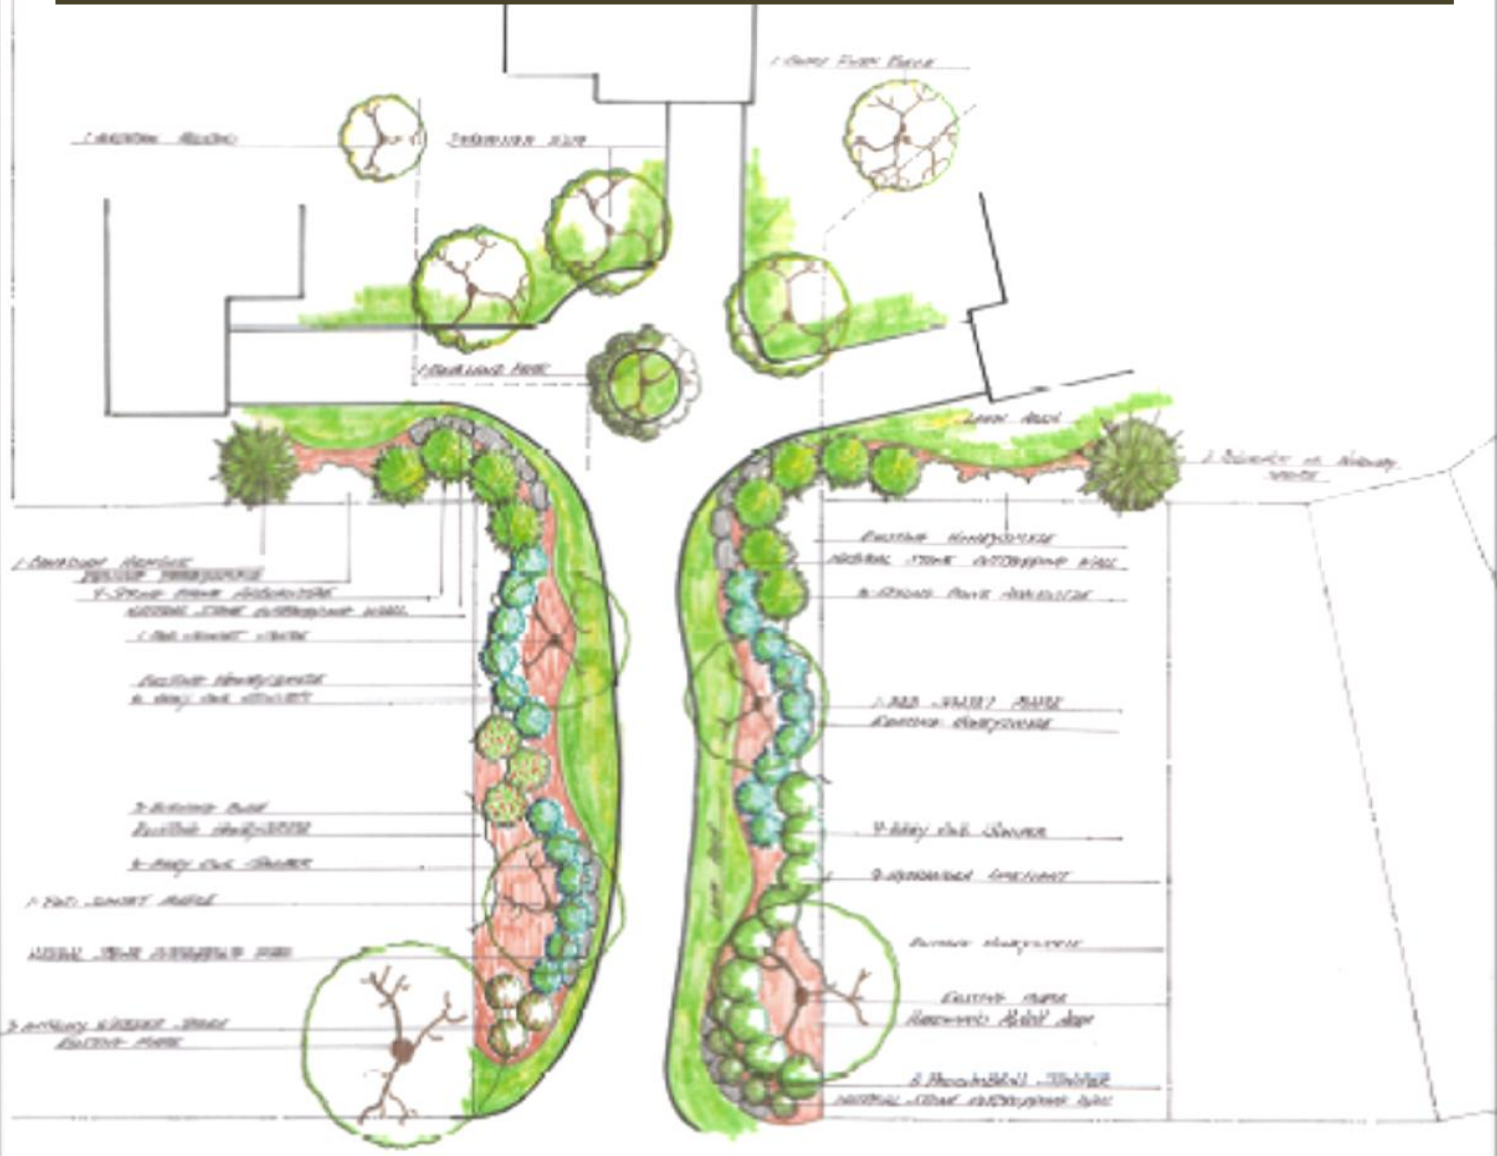

PROVINCE POINTE

FORT THOMAS, KY

 Area is an Easement reserved for: Access & Utilities.
 Area is an Easement reserved for: Grading for a common drive

ENTRANCE DRIVE

Province Point Landscape Plan, Fort Thomas, Ky.

LOT THREE
SOLD/PENDING

LOT TWO

LOT ONE

Fort Thomas

MEL LAWN DR