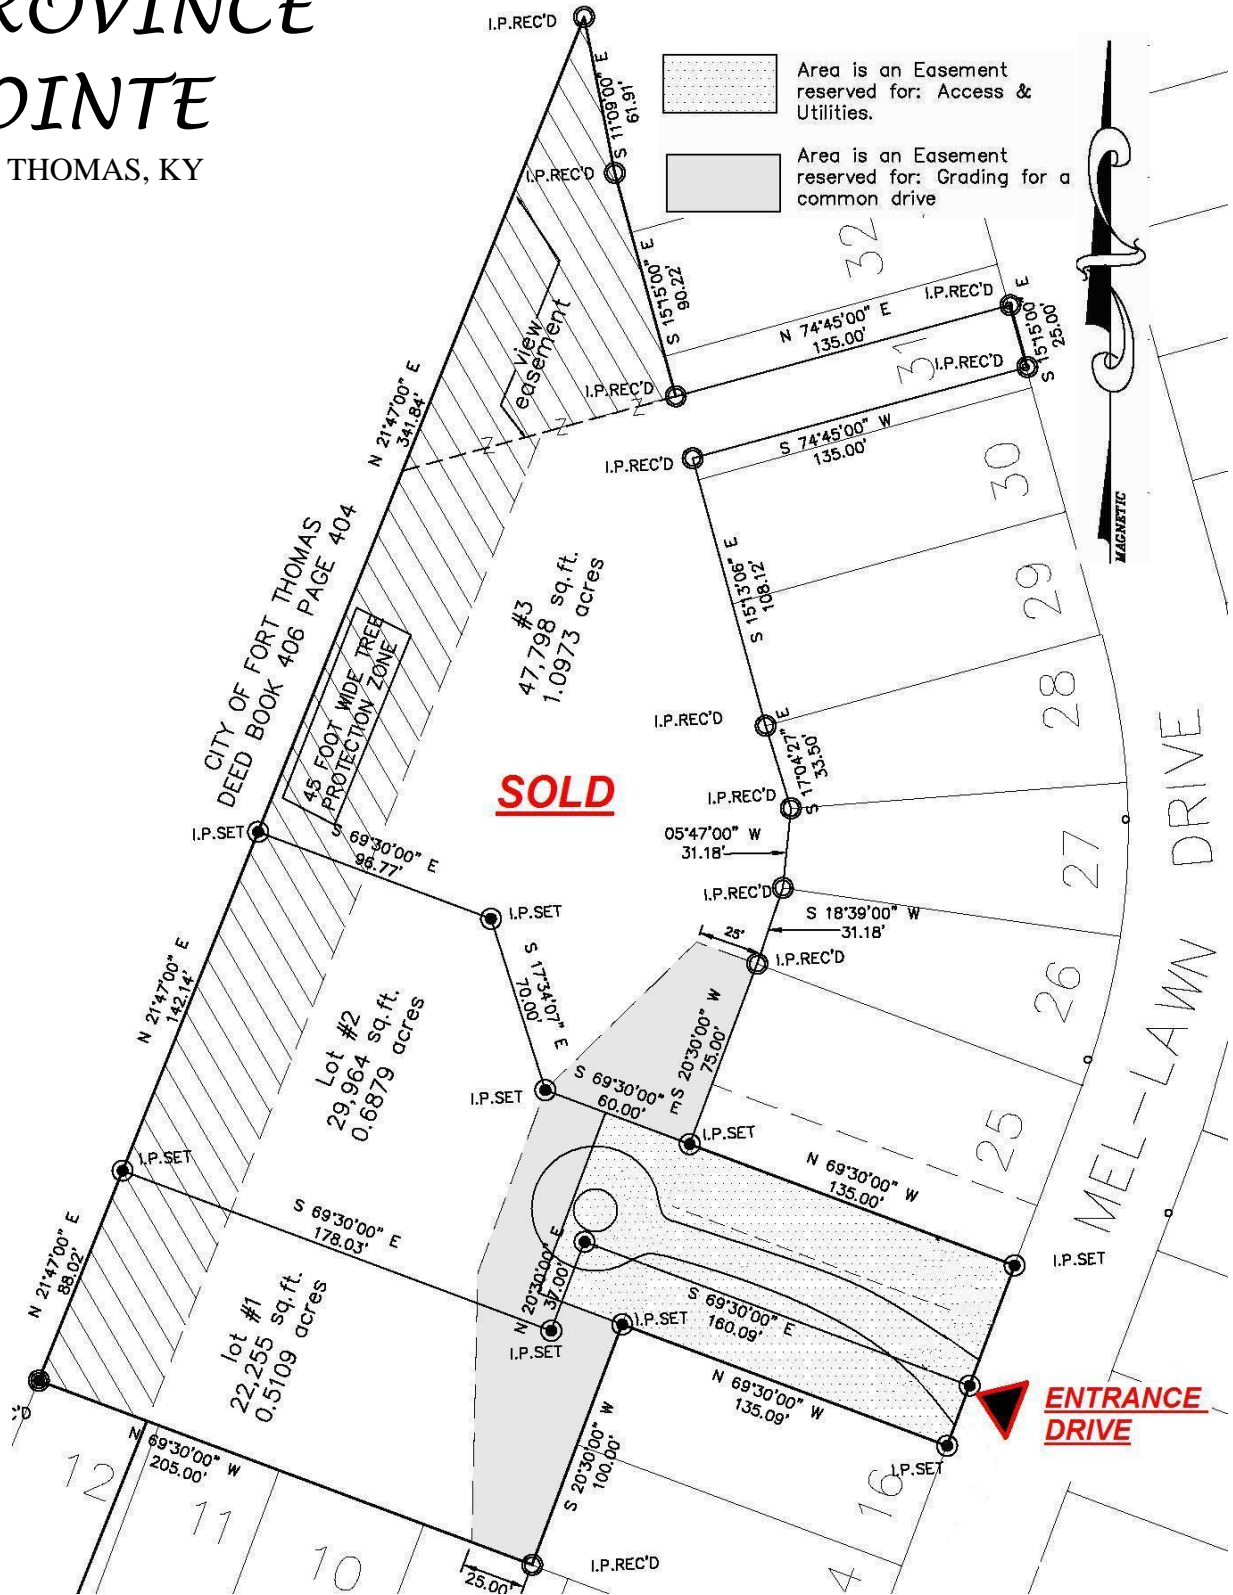

PROVINCE POINTE

FORT THOMAS, KY

 Area is an Easement reserved for: Access & Utilities.
 Area is an Easement reserved for: Grading for a common drive

ENTRANCE DRIVE

Province Point Landscape Plan, Fort Thomas, Ky.

LOT THREE
SOLD/PENDING

LOT TWO

LOT ONE

Fort Thomas

MEL LAWN DR